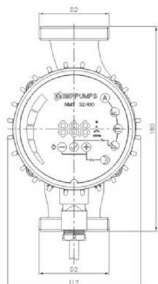

Purpose Heating, Climatisation

| | |
|-------------------------------|-------------------------------------|
| Code 979523477 | Power supply 1 ~ 230V, 50Hz |
| Q max (m³/h) 7,5 | RPM 2800 |
| H max (m) 4,0 | Motor power(W) 10-60 |
| Declared height PN 10 | Declared current(A) 0,1-0,5 |
| Fluid temp. 2+110°C | Insulation class H |
| DN 1(mm) 25 | Declared protection IP 44 (IEC 144) |
| DN 2(mm) 25 | Casing material Grey cast iron |
| Connector G 1 1/2" | Weight (kg) 4,0 |
| Conectors position Inline(0°) | Casing construction Single casing |

L=180
I=190
DN=25
D2=1 1/2"